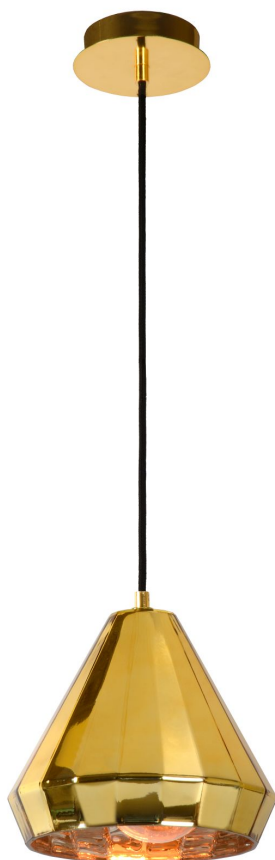

LU 34432/01/01 LYNA

HICKEN
LIGHTING&INTERIORS

LU 34432/01/01 LYNA

CODE: LU 34432/01

Still looking for a modern lamp in your living room? The qualities of Lyna suffice. The brass pendant lamp ensures the right tone in any room. With a 22 centimetre diameter the shade is not the biggest, but it is the most colourful.

PRICE: €44.71 (excl. VAT)
€55.00 (Incl. VAT)

SPECIFICATIONS:

- Height: Min 250mm - Max 1550mm
- Diameter: 10mm
- Lamp Type: E27
- Max Wattage: 1 x 40w or LED
- Note: Can be extended